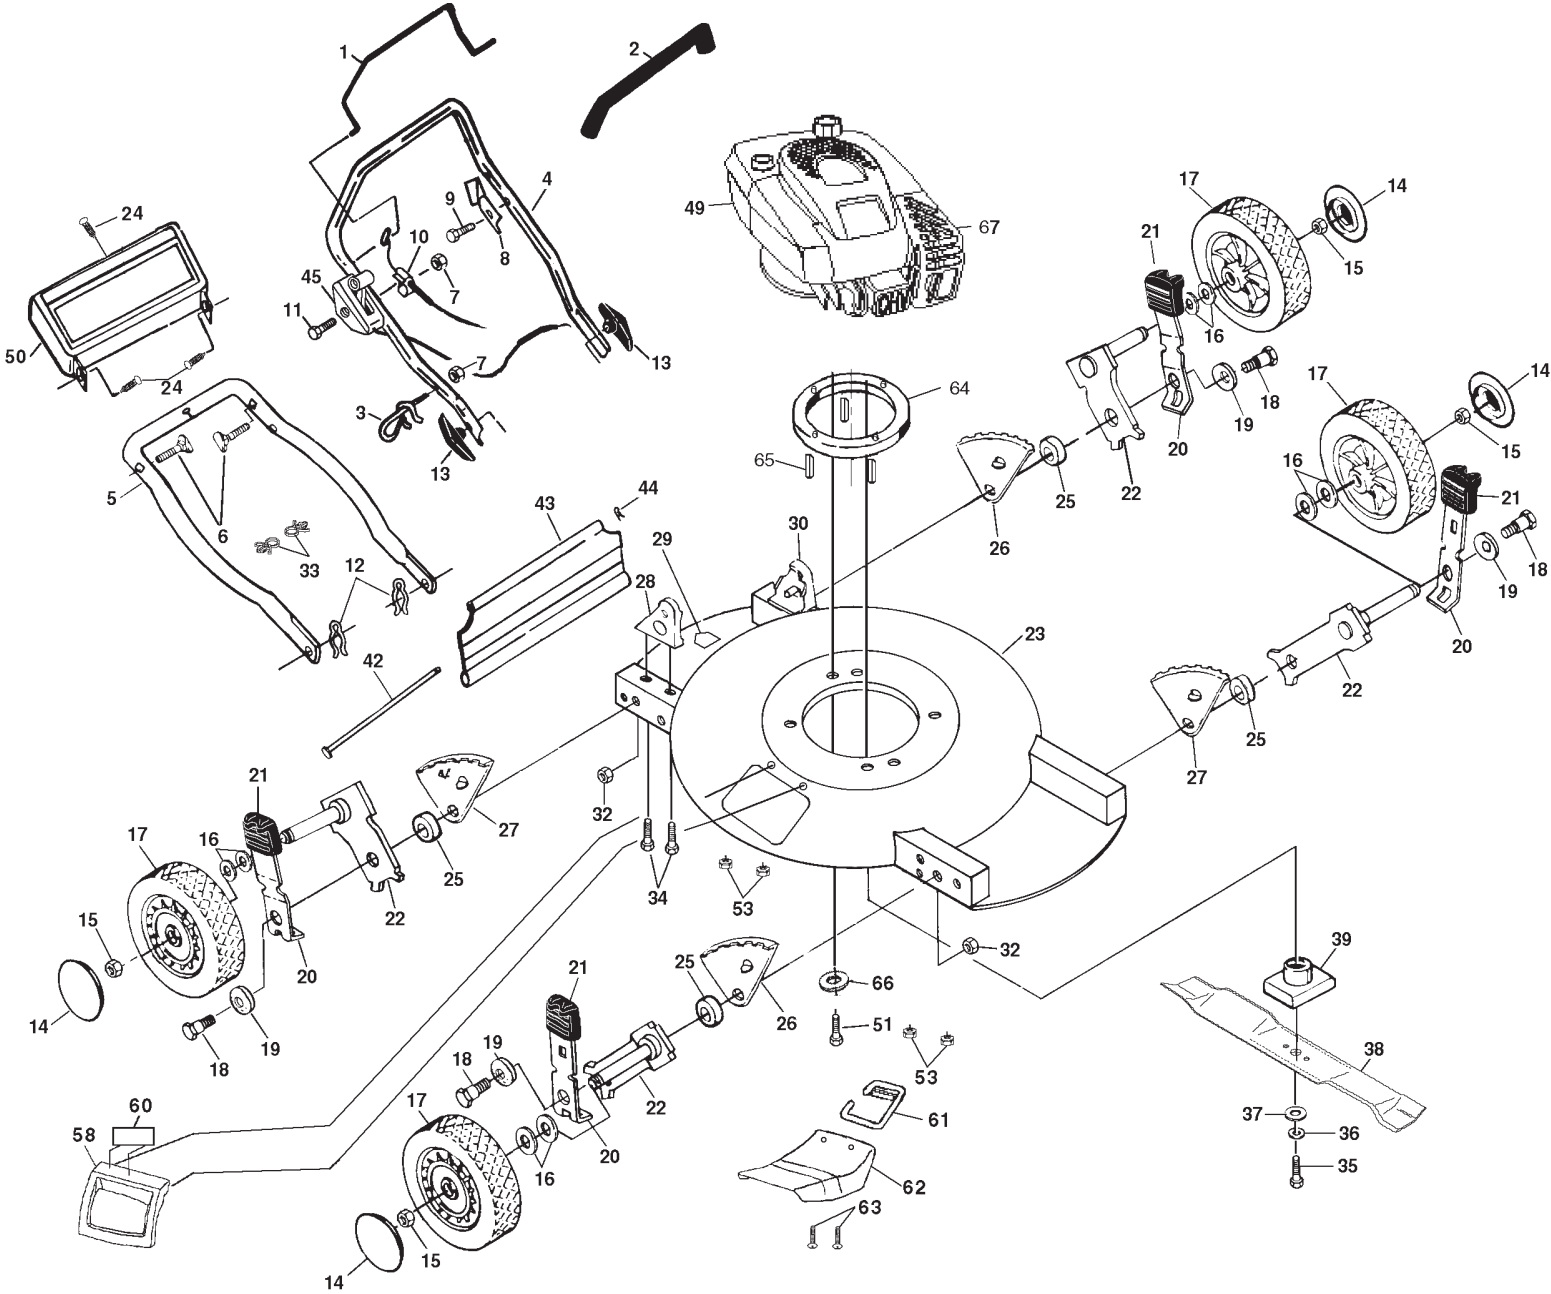

REPAIR PARTS

ROTARY LAWN MOWER - - MODEL NO. 510mdt (954140054A)

REPAIR PARTS

ROTARY LAWN MOWER - - MODEL NO. 510mdt (954140054A)

15

KEY NO.	PART NO.	DESCRIPTION	KEY NO.	PART NO.	DESCRIPTION
1	532850735	Control Bar	34	532149741	Thread Cutting Screw 5/16-18 x 3/4
2	532155890	Handle Grip	35	532851084	Hex Head Screw 3/8-24 x 1-3/8
3	532132001	Rope Guide	36	532850263	Helical Lockwasher 3/8
4	532131815	Upper Handle	37	532851074	Hardened Washer
5	532157082	Lower Handle	38	532145106	20" Blade
6	532131959	Handle Bolt 5/16-18 x 1-3/4	39	532851514	Blade Adapter
7	532063601	Locknut 1/4-20	42	532150984	Deflector Rod
8	532125162	Up-Stop Bracket	43	532150985	Rear Deflector
9	532750097	Hex Washer Head Screw #10-24 x 1/2	44	532700279	Retainer Clip
10	532130861	Engine Zone Control Cable	45	532158059	Throttle Control
11	532144929	Hex Washer Head Screw 1/4-20 x 2.12	49	-----	* Engine - Tecumseh Model No. OVRM60-21020
12	532051793	Hairpin Cotter	50	532157070	Trim Plate
13	532136376	Handle Knob	51	532850999	Hex Head Screw, Self Tap. 3/8 - 16 x 1.1
14	532008508	Hubcap	53	532063601	Locknut
15	532083923	Hex Locknut 3/8-16	58	532154827	Mulcher Door
16	532057143	Washer	61	532751399	Chute Mounting Bracket
17	532800372	Wheel & Tire Assembly	62	532752118	Mulcher Deflector
18	532142748	Shoulder Bolt	63	874180410	Truss Head Screw
19	532062335	Belleville Washer	64	532850988	Engine Spacer
20	532125066	Selector Spring	65	532850987	Engine Bushing
21	532701037	Selector Knob	66	532053998	Washer
22	532151254	Axle Arm Assembly	67	532163376	Muffler Guard
23	532141934	Lawn Mower Housing (Includes Key No. 29)	68	532163382	Screw (not shown)
24	532701477	Push-in Fastener	69	532136383	Nut (not shown)
25	532146630	Spacer	--	532162306	Owner's Manual (English/French)
26	532800370	Wheel Adjusting Bracket (R.F./L.R.)	--	532157094	Decal (Housing)
27	532800368	Wheel Adjusting Bracket (L.F./R.R.)	--	532159714	Engine (Decal)
28	532153026	Handle Bracket Assembly (Right)			
29	532107339	Danger Decal			
30	532153027	Handle Bracket Assembly (Left)			
32	532751592	Locknut 3/8-16			
33	532066426	Cable Clips			